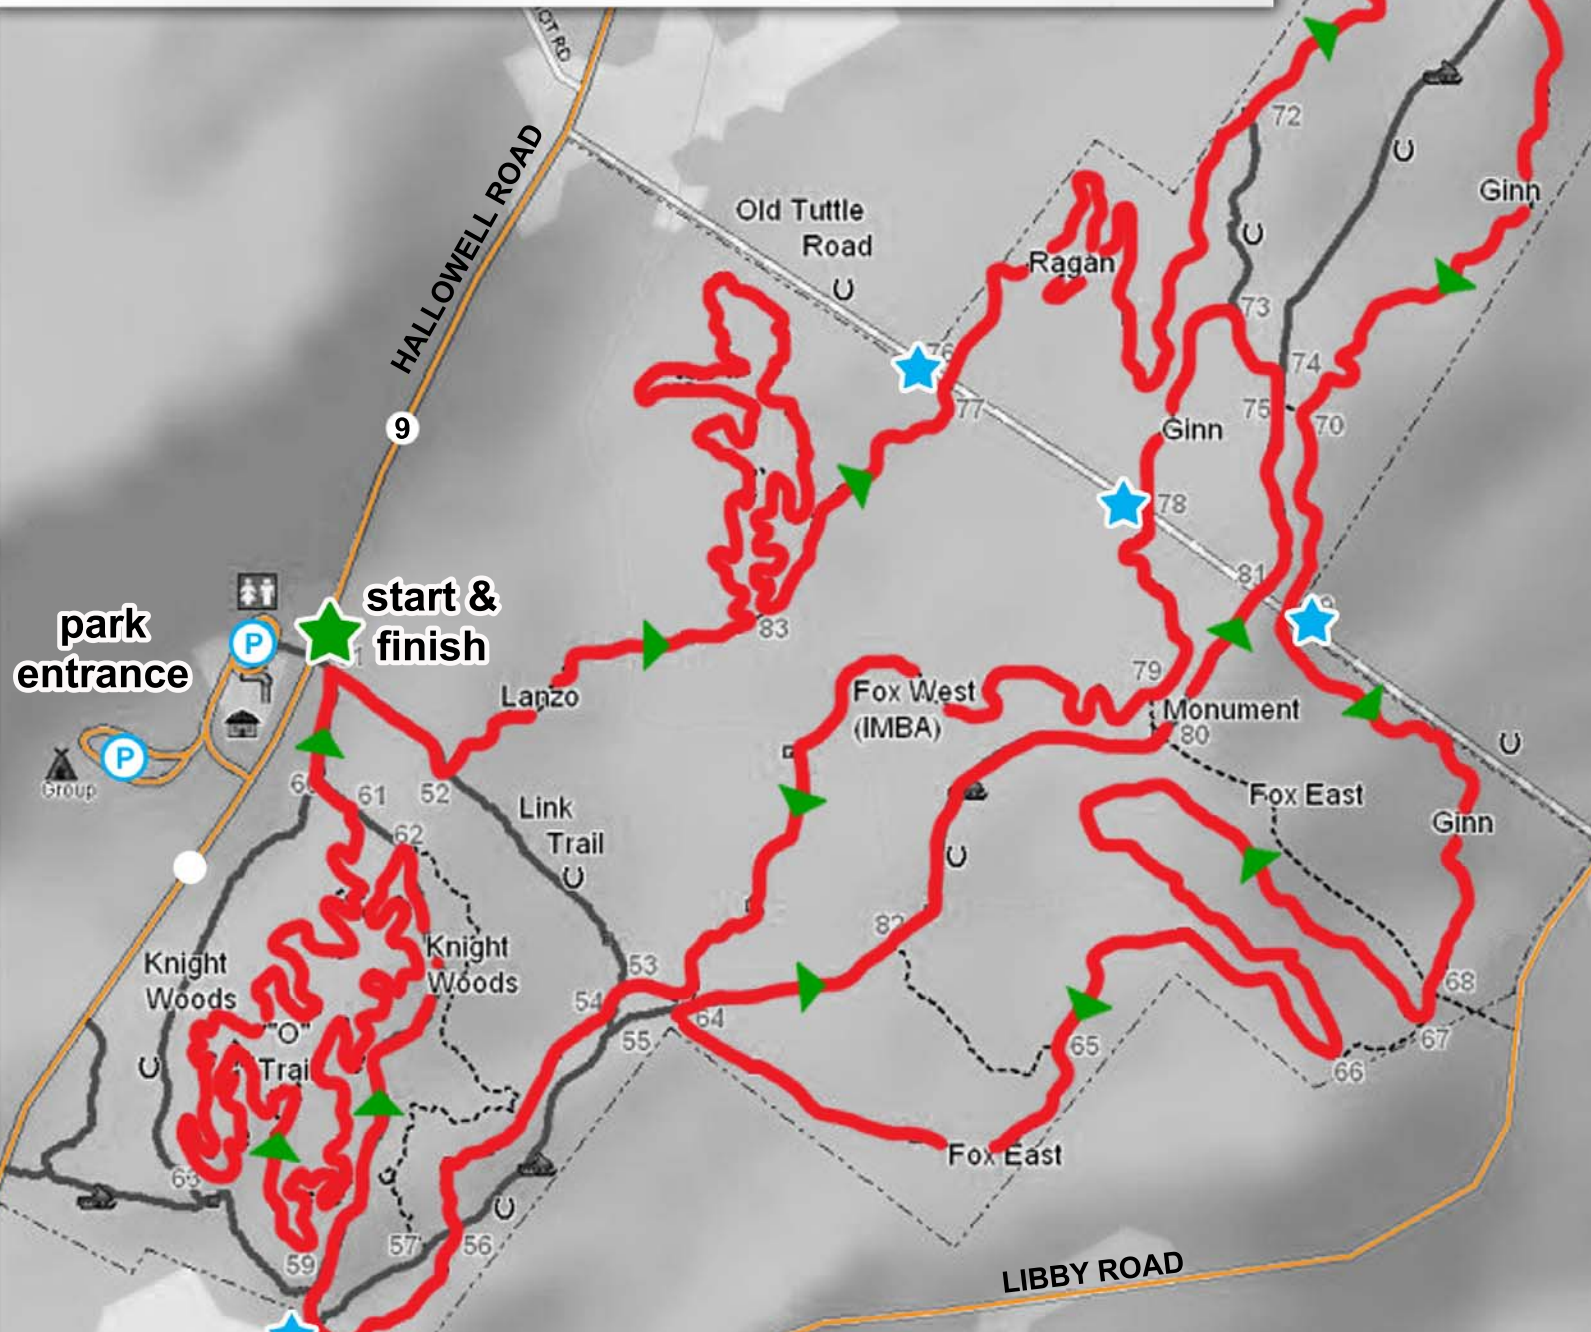

BRADBURY BRUISER

12 MILE TRAIL RACE

BRADBURY MOUNTAIN STATE PARK, POWNAL, MAINE

- ★ start/finish
- ★ aid station
- P parking

Bradbury Mountain State Park Multi-use Trails - East Side

For Emergencies Dial 911

- | | | |
|---------------------------------|---------------------|----------------|
| — Wide Doubletrack Trails | ☞ Snowmobile Trail | P Main Parking |
| - - - Narrow Singletrack Trails | U Horse Friendly | ☺ Bathroom |
| — Abandoned Road | ☐ Man Made Features | ☕ Campground |
| - - - Park Boundary | ☛ Headquarters | ☕ Water Supply |

PLEASE NOTE: THIS 12 MILE COURSE IS MEASURED IN "MONSTER MILES" WHICH ARE SOMETIMES LONGER, ALWAYS MORE DIFFICULT, BUT WAY MORE FUN THAN ROAD MILES